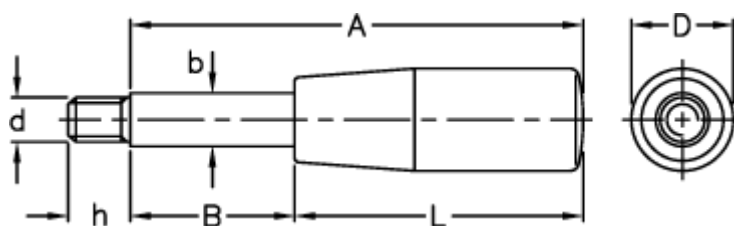

Article number: 2304003601

Description: E+G Lever arm
BL.366/12x102

Measures

A = 102

b = 12

B = 37

D = 23

d 6g = M10

h = 14

L = 65